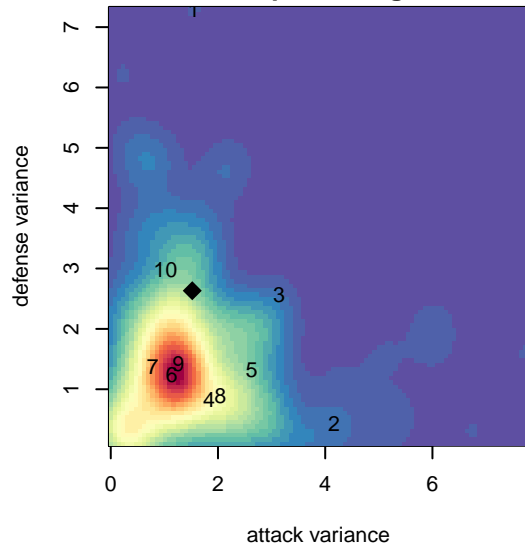

Cascade Rush Revolution G02

Cascade Rush FC
 , OR
 G02 total strength=1345
 attack=8.13 defense=5.39
 spr league = PTT Win G02 Div 1 White

alt names used:
 CASCADE RUSH REVOLUTION 02 (OR)
 CASCADE RUSH REVOLUTION 02 (OR)
 CASCADE RUSH 02G
 Cascade Rush 02G

Venues played:
 2017 Clash At the Border Gold/Silver/Bronze
 2017 Clash At the Border Gold/Silver
 2017 Bend Premier Cup Meghan Klingenberg (
 2017 Bend Premier Cup Amandine Henry (U17
 2017 Timbers Winter Showcase 2002 Showcas
 2017 PTT Winter G02 Division 1 White

Cascade Rush Revolution G02
 Dots are actual minus expected GF (blue circles) and GA (red triangles).
 Blue line is smoothed change in attack strength. Red is smoothed change in defense strength.

**attack and defense variance (black dot)
relative to other teams
and top 10 in region**