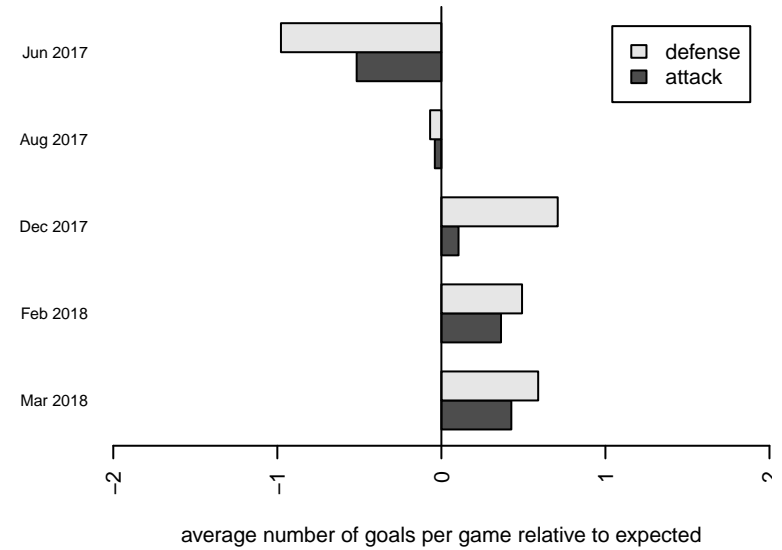

Performance relative to 13 month average