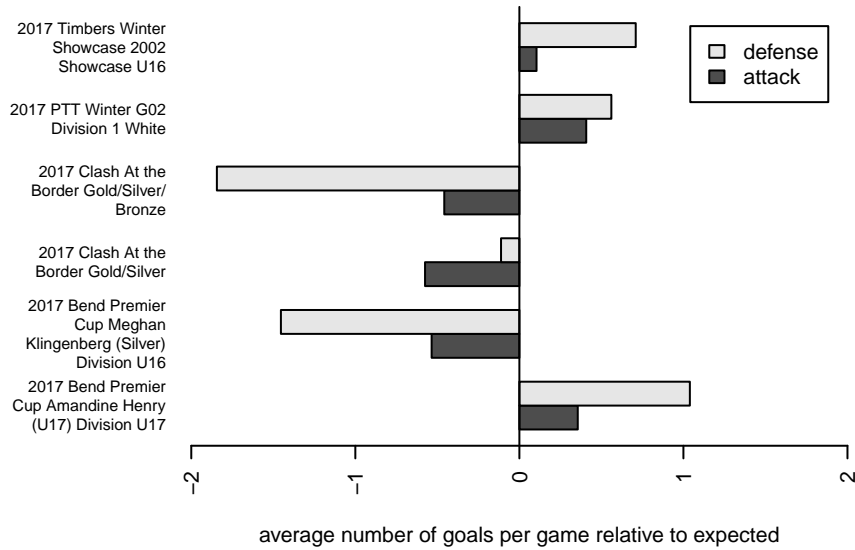

Performance relative to 13 month average