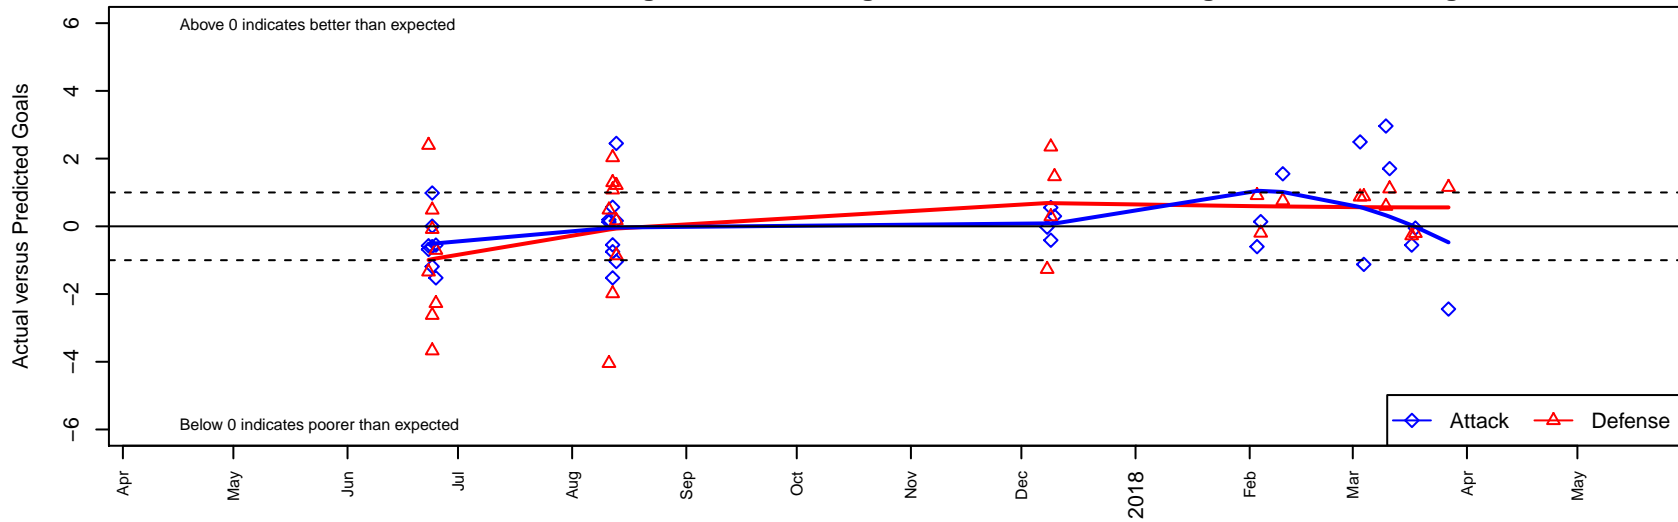

Cascade Rush Revolution G02

Cascade Rush FC
 , OR
 G02 total strength=1345
 attack=8.13 defense=5.39
 spr league = PTT Win G02 Div 1 White

alt names used:
 CASCADE RUSH REVOLUTION 02 (OR)
 CASCADE RUSH REVOLUTION 02 (OR)
 CASCADE RUSH 02G
 Cascade Rush 02G

Cascade Rush Revolution G02
 Dots are actual minus expected GF (blue circles) and GA (red triangles).
 Blue line is smoothed change in attack strength. Red is smoothed change in defense strength.

**attack and defense variance (black dot)
relative to other teams
and top 10 in region**