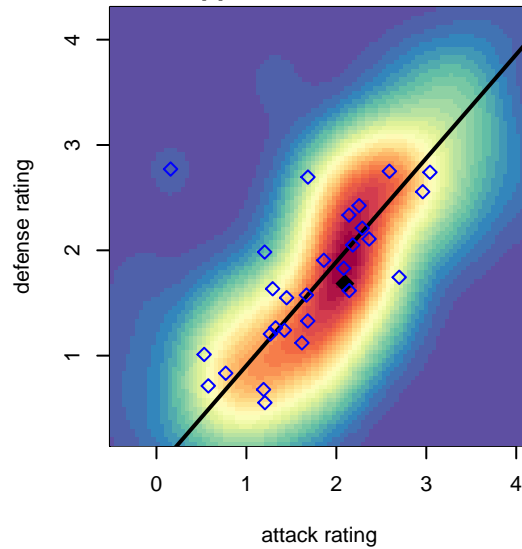

**attack and defense rating
relative to others at age
and all opponents in last 13 months**